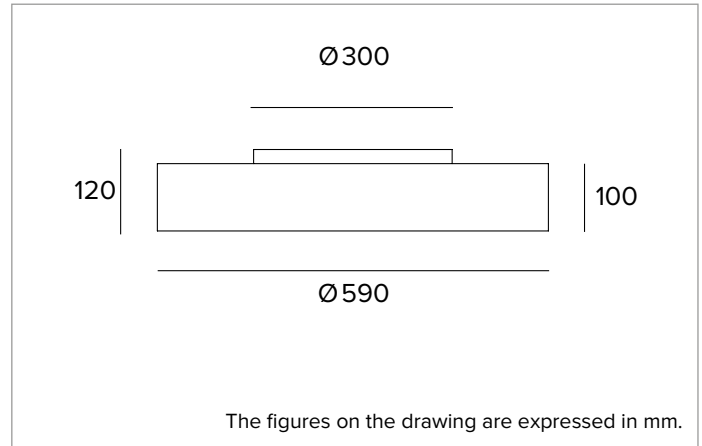

## Circular LED fixture for suspension mounted installations

		4000K	H(m)	D(m)	E <sub>max</sub> (lx)
				114°	
		Ra90			
Fixture Power	76W	1	3.09	1391	
Source Flux	9143lm	2	6.17	348	
Fixture Flux	6268lm	3	9.26	155	
Efficacy	82lm/W	4	12.35	87	
TS1484	I <sub>max</sub> =152cd/klm	I <sub>max</sub>	1391cd	5	15.43